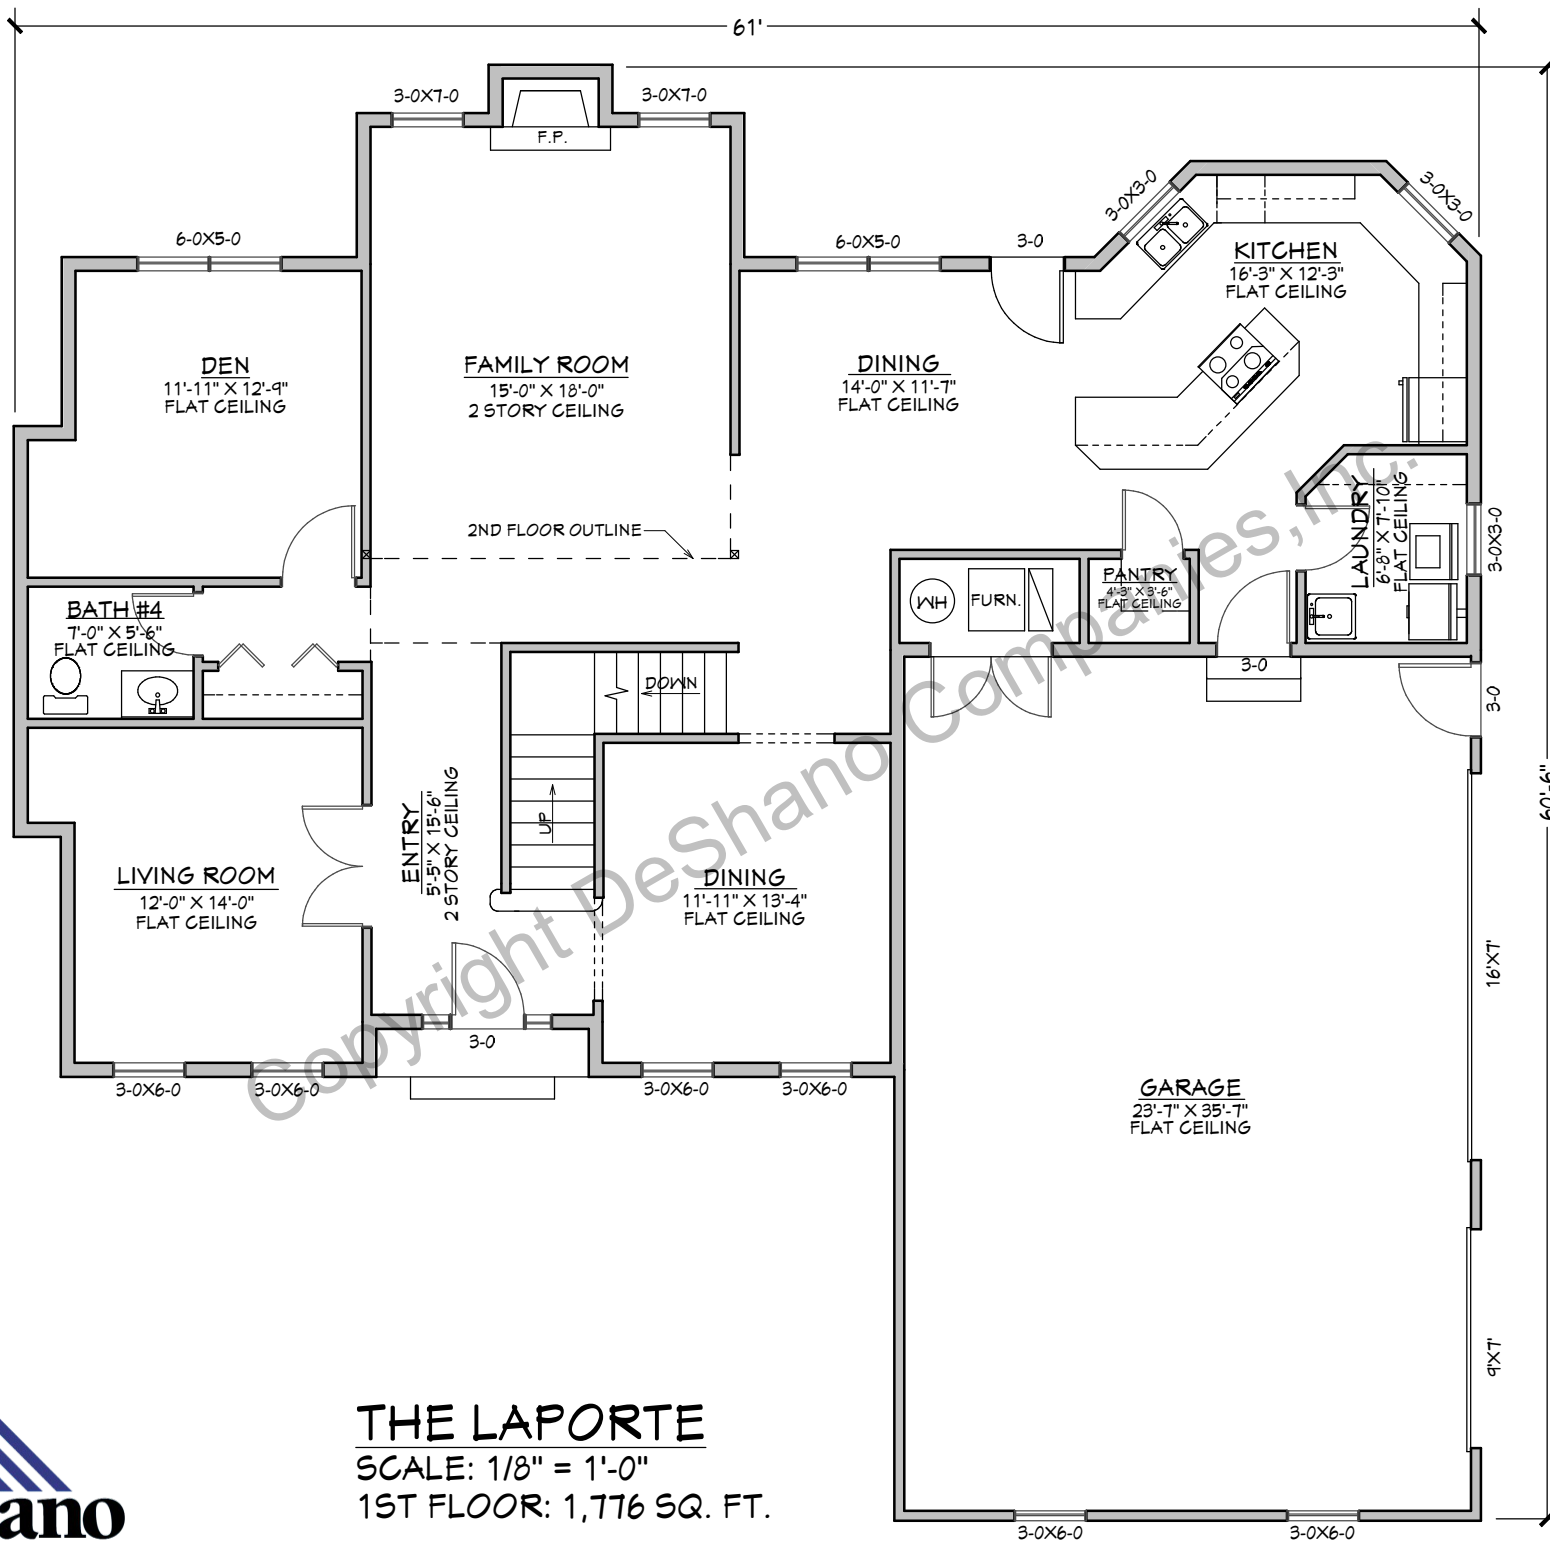

REVISION DATE:
1-12-21

THE LAPORTE
SCALE: 1/8" = 1'-0"
1ST FLOOR: 1,776 SQ. FT.

REVISION DATE:
1-12-21

THE LAPORTE

SCALE: 1/8" = 1'-0"

2ND FLOOR: 1,739 SQ. FT.