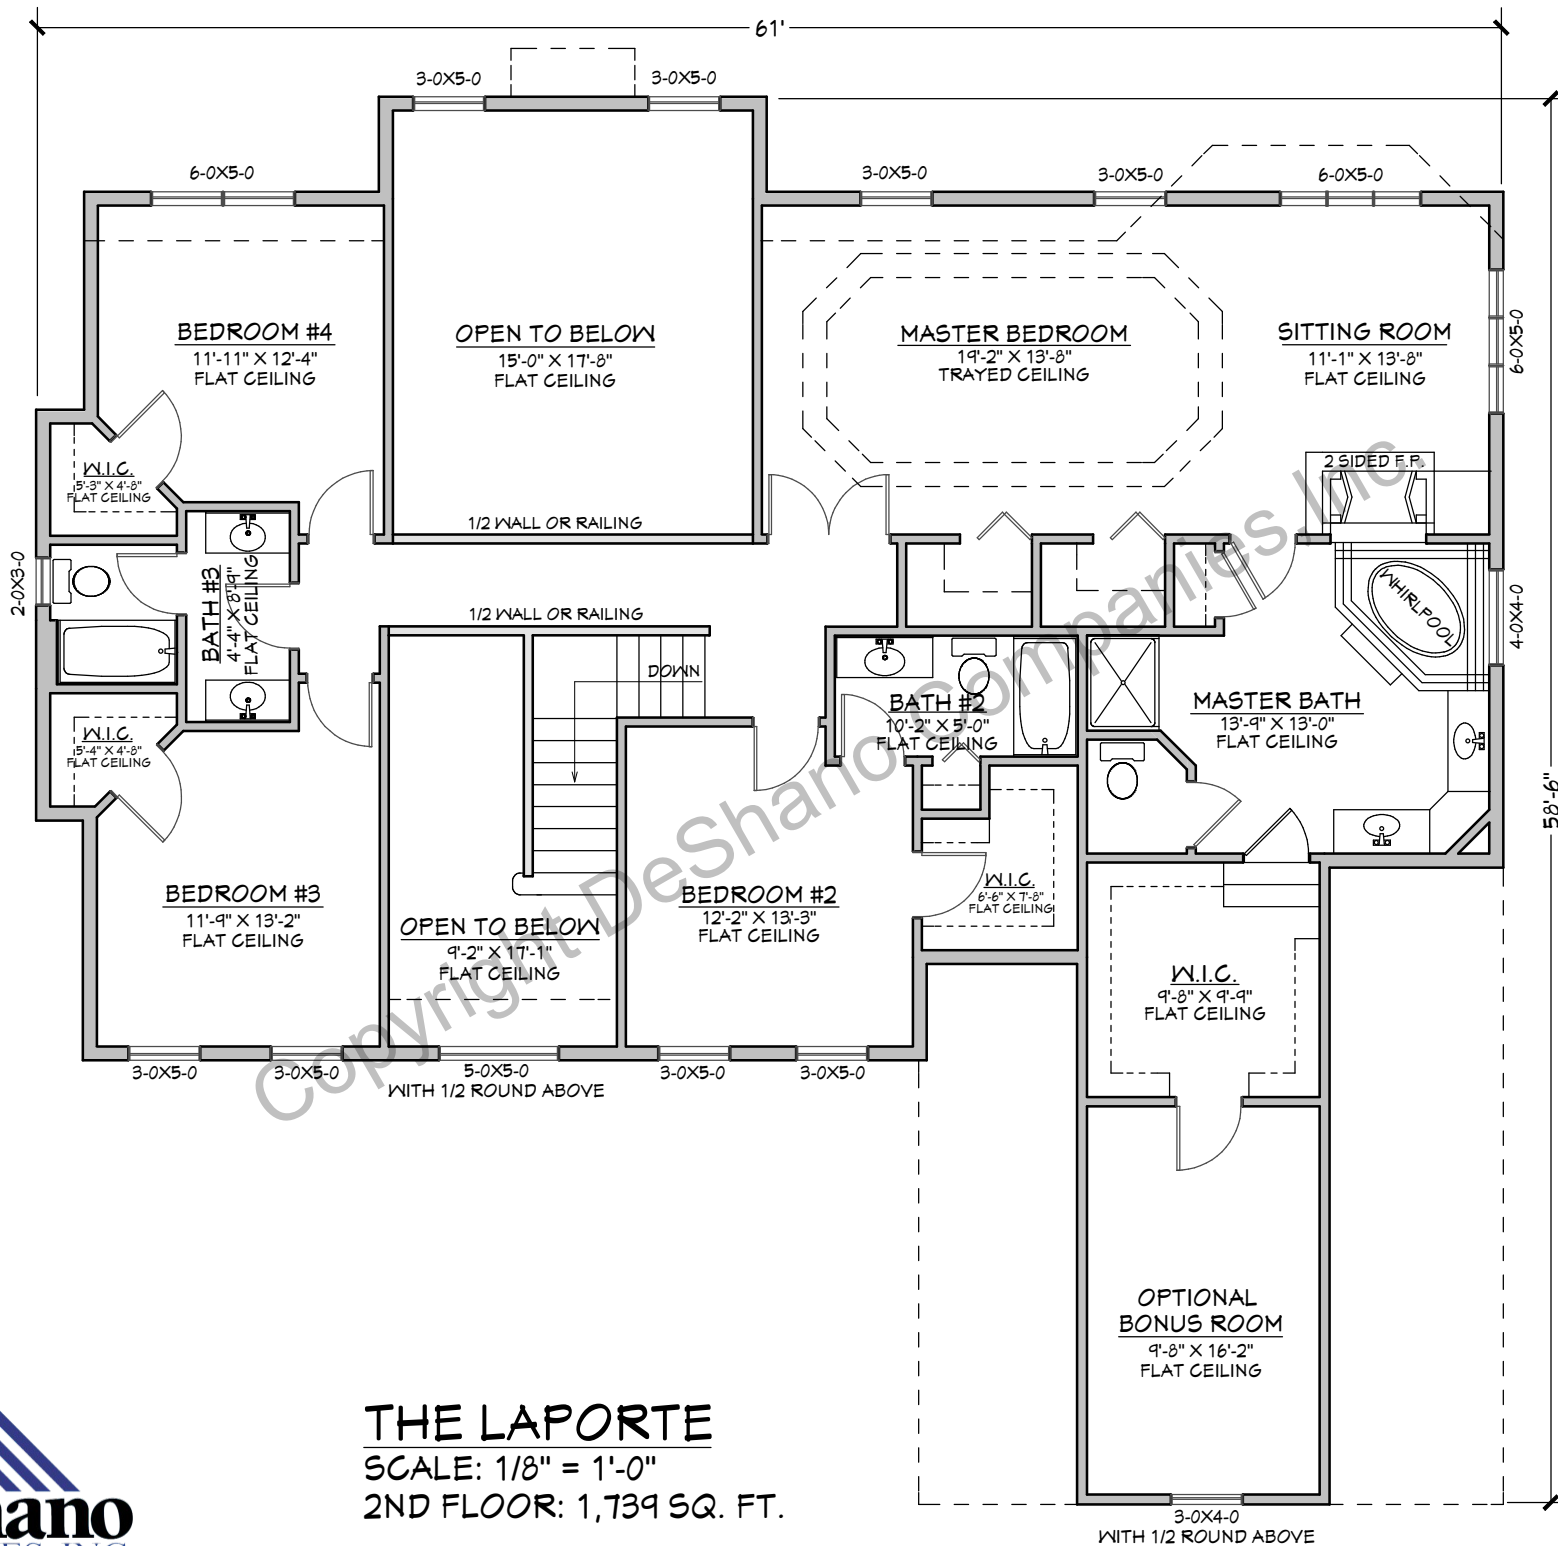

REVISION DATE:
1-12-21

THE LAPORTE
SCALE: 1/8" = 1'-0"
1ST FLOOR: 1,776 SQ. FT.

REVISION DATE:
1-12-21

THE LAPORTE

SCALE: 1/8" = 1'-0"

2ND FLOOR: 1,739 SQ. FT.