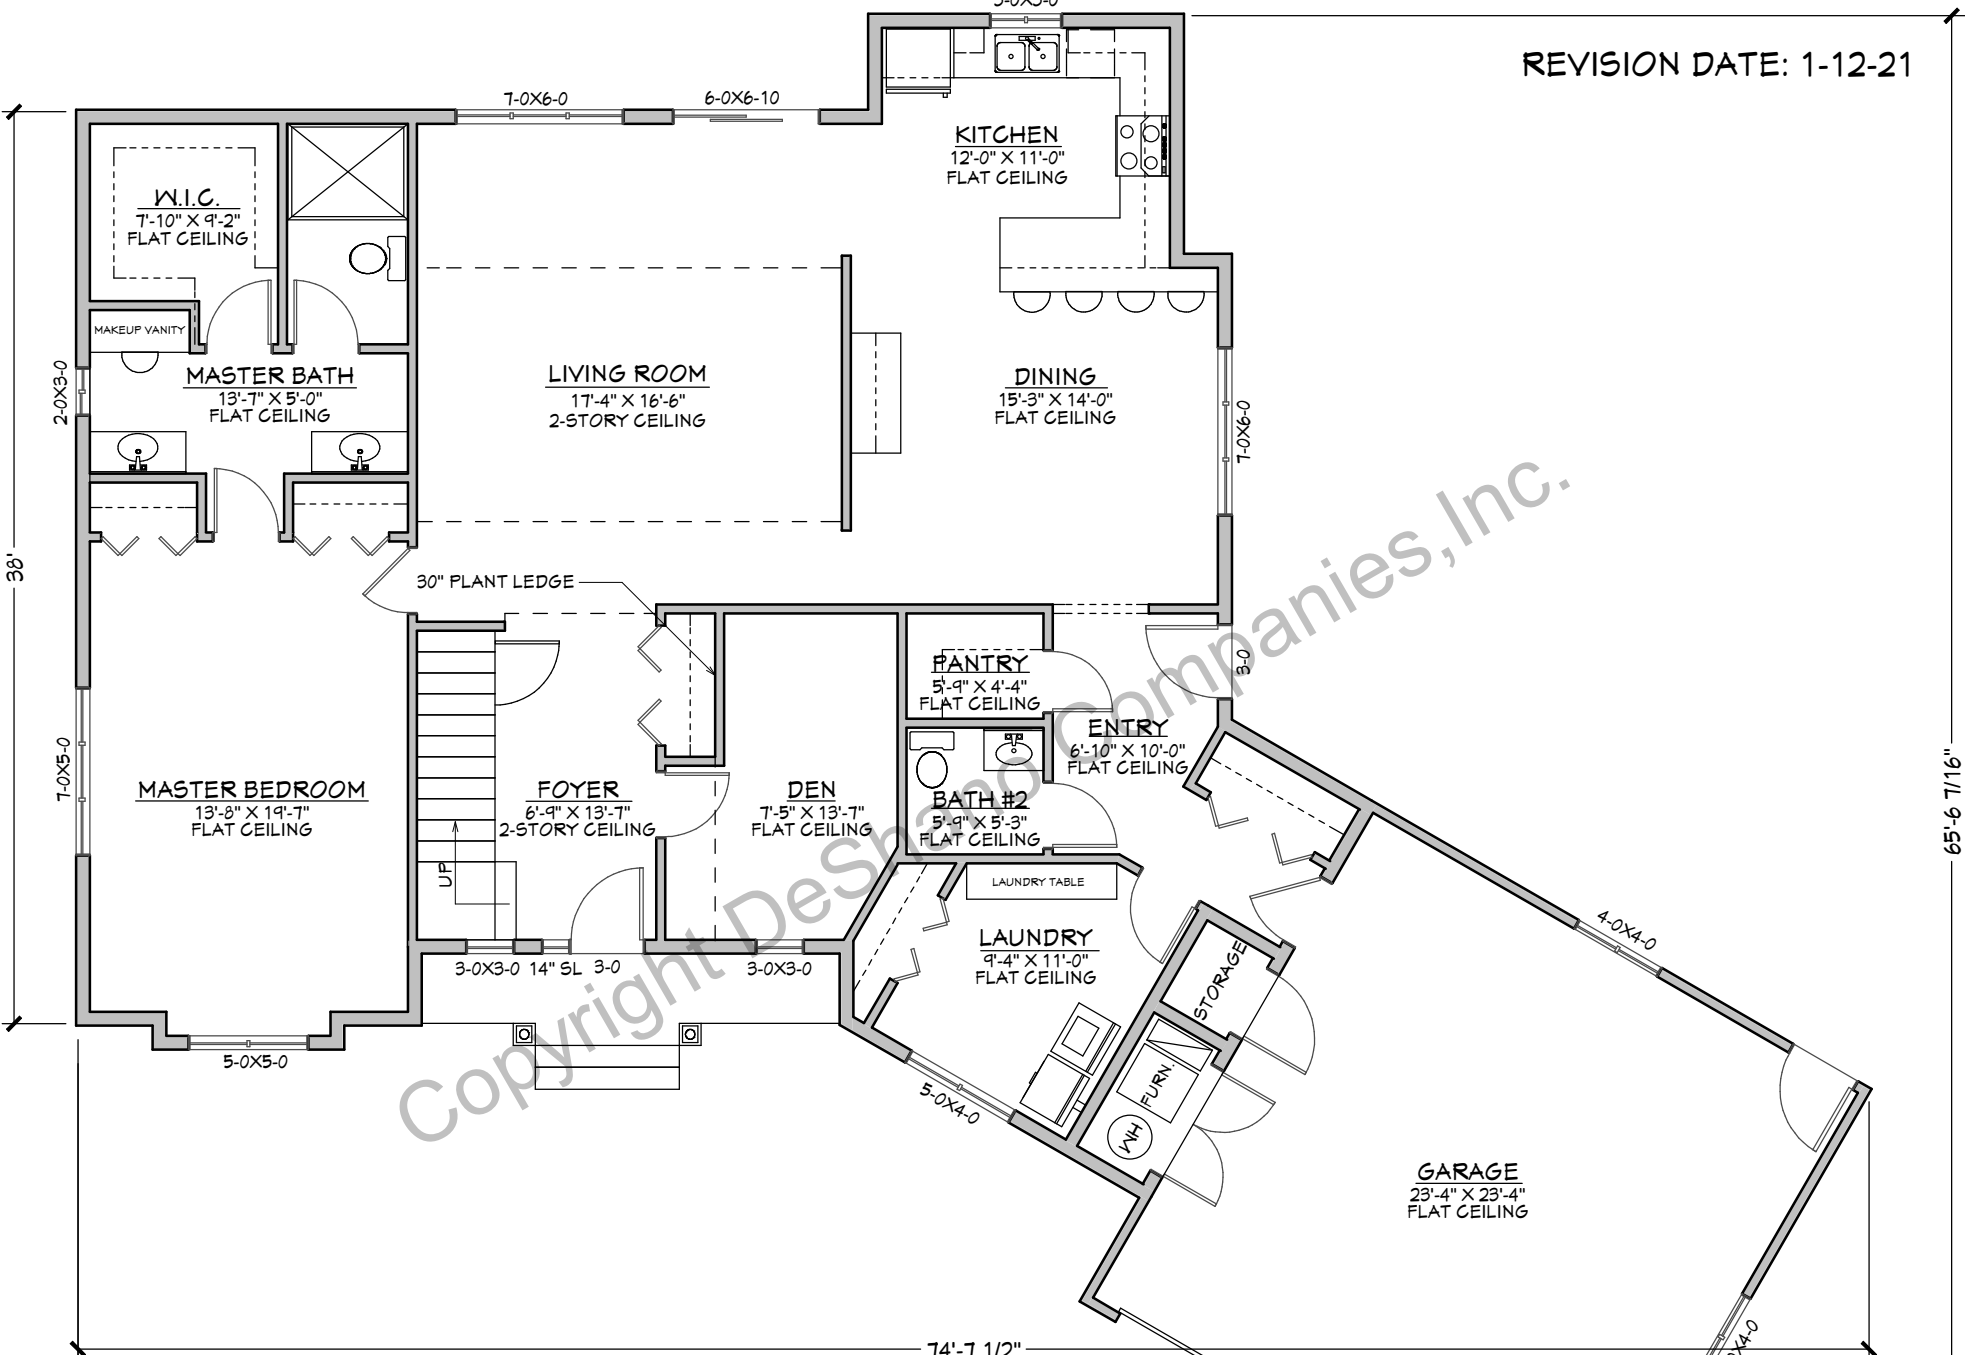

### THE MORLEY

SCALE: 1/8" = 1'-0"

1ST FLOOR: 1,939 SQ. FT.

1ST & 2ND FLOOR: 2,872 SQ. FT.

**THE MORLEY**

SCALE: 1/8" = 1'-0"

1ST FLOOR: 1,939 SQ. FT.

1ST & 2ND FLOOR: 2,872 SQ. FT.