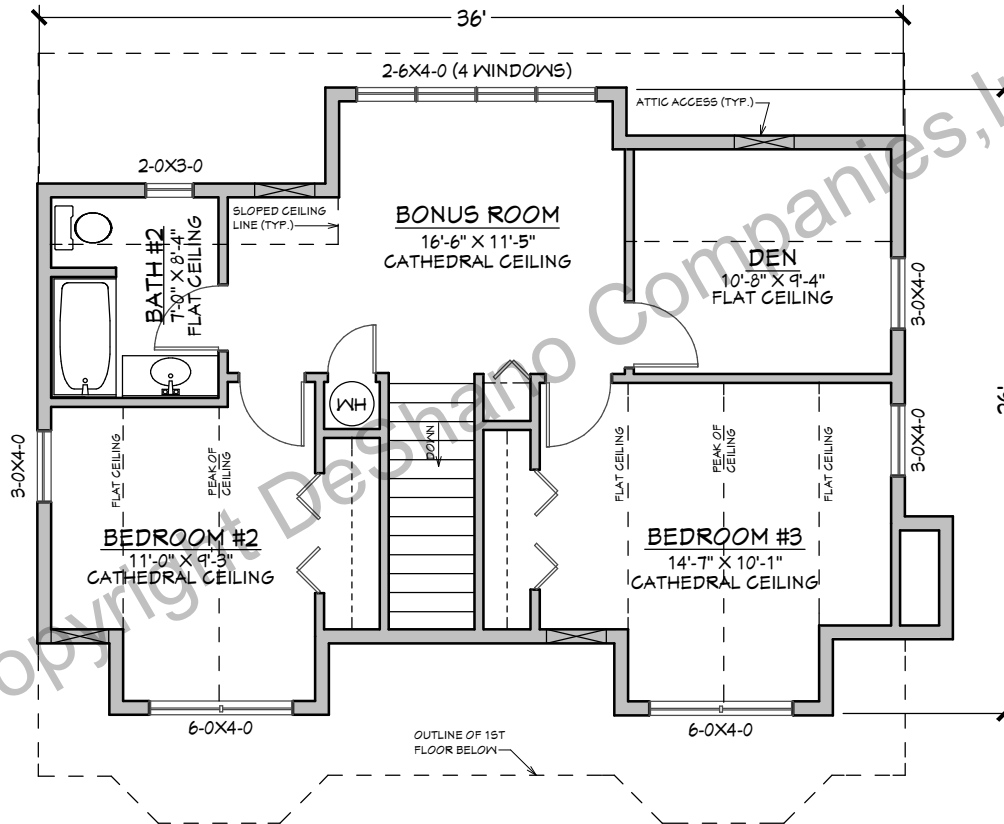

THE SOMERSET
SCALE: 1/8" = 1'-0"
1ST FLOOR: 1,113 SQ. FT.
1ST & 2ND FLOOR: 1,876 SQ. FT.

THE SOMERSET

SCALE: 1/8" = 1'-0"

2ND FLOOR: 763 SQ. FT.